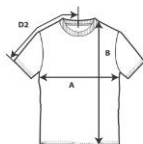

GILDAN®

5000B

Heavy Cotton Youth T-Shirt

DETAILS

Weight 180.0 G/SqM (White 170.0 G/SqM)
Content 100% Cotton
Yarn Count 20/1
Features Seamless Twin needle 1.9 cms. collar
 Taped neck and shoulders
 Tear away label
 Twin needle sleeve and bottom hems
 Quarter-turned to eliminate Centre crease
 CPSIA Tracking Label Compliant

Sizes XS-XL
Case Packs XS - XL 72 PIECES
Colours 33
SKU's 165

SPECIFICATIONS

Centimeters	Tol-	Tol+	XS	S	M	L	XL
Chest (A)	2.540	2.540	40.640	43.180	45.720	48.260	50.800
Length from HPS (B)	2.540	2.540	52.070	55.880	59.690	63.500	67.310
Sleeve length (Centre back) (D2)	1.905	1.905	34.290	36.830	39.370	41.910	44.450
Inches	Tol-	Tol+	XS	S	M	L	XL
Chest (A)	1.000	1.000	16.000	17.000	18.000	19.000	20.000
Length from HPS (B)	1.000	1.000	20.500	22.000	23.500	25.000	26.500
Sleeve length (Centre back) (D2)	0.750	0.750	13.500	14.500	15.500	16.500	17.500