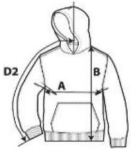

GILDAN

18500B

Heavy Blend Youth Hooded Sweatshirt

DETAILS

Fabric
Yarn Count
Features

50% Cotton, 50% Polyester, 271.0 G/SqM (White 257 G/SqM)
20/1
Spun yarn for softer feel and reduced pilling
Double-lined hood
Twin-needle stitching at shoulders, armholes, neck, waistband and cuffs
Twin-needle pouch pocket for added reinforcement
1 x 1 rib with elastane for enhanced stretch and recovery
Classic fit, tubular body
Grey pearlized tear away label
Transitioning to New Grey Razor Tear Away Label in 2022
CPSIA Tracking Label Compliant
Honduras, Nicaragua, El Salvador
XS - XL 24 PIECES
15
75

Country of Origin
Case Packs
Colours
SKU's

SPECIFICATIONS

Centimeters	Tol-	Tol+	XS	S	M	L	XL
Chest (A)	1.270	1.270	40.640	43.180	45.720	48.260	50.800
Length from HPS (B)	2.540	2.540	50.165	53.975	57.150	60.960	64.770
Sleeve length (Center back to incl.cuffs) (D2)	2.540	2.540	59.690	67.310	70.485	76.835	83.820

Inches	Tol-	Tol+	XS	S	M	L	XL
Chest (A)	0.500	0.500	16.000	17.000	18.000	19.000	20.000
Length from HPS (B)	1.000	1.000	19.750	21.250	22.500	24.000	25.500
Sleeve length (Center back to incl.cuffs) (D2)	1.000	1.000	23.500	26.500	27.750	30.250	33.000